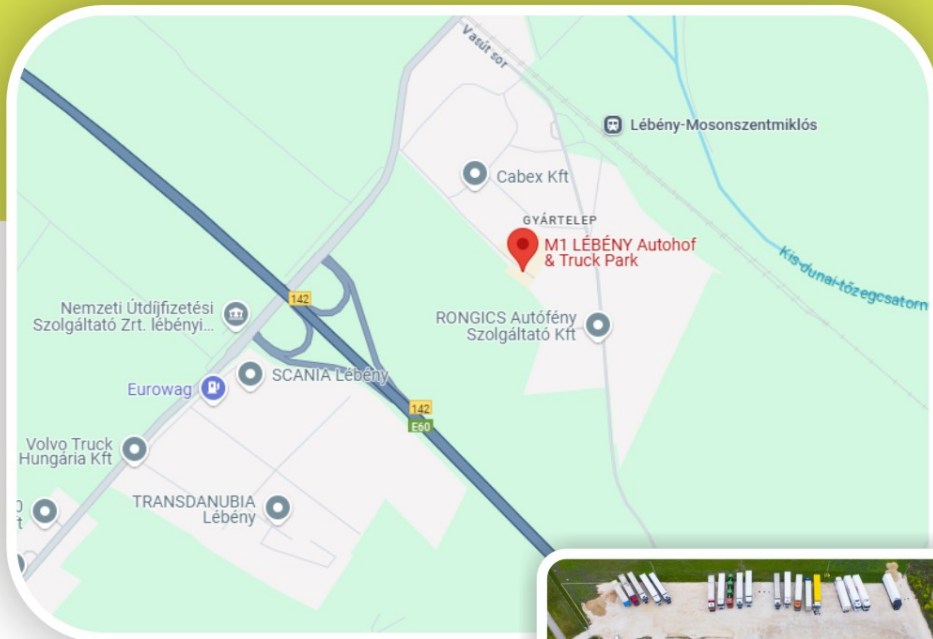

Location: M1 Autohof-Hungary, M1 motorway, exit lane 142 Lébény/Mecsér

Our parking lot is easily accessible. It is located on the M1 motorway, at kilometer marker 142, just 300 meters from the Lébény/Mecsér exit. Located just a few kilometers from Highway 10, the rest area is perfectly suited to serve north-south and west-east transit traffic.

Directions: After exit 142 of the M1, turn towards Mecsér, then after 350 m turn right and continue straight for 350 m.

Entrance under the yellow sign with the inscription M1 Autohof.

- Hegyeshalom/Nickelsdorf AT/HU border: 30km
- Rajka SK/HU border: 38km
- Located next to the M1 motorway (according to the European numbering E60, E75)