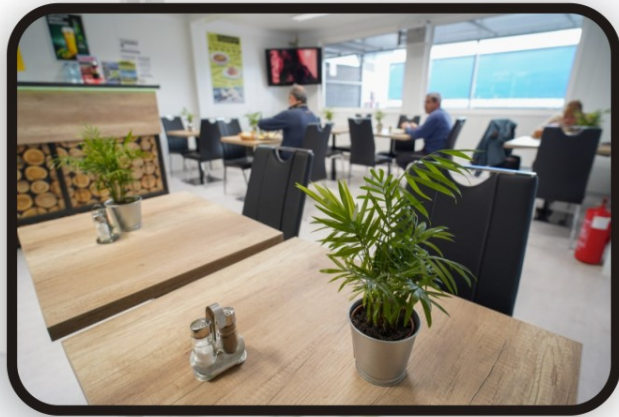

Restaurant-Tertace