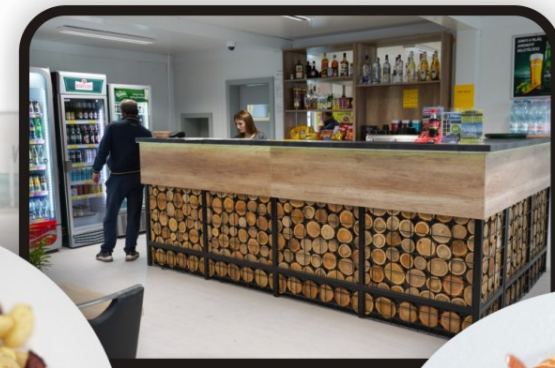

We have an air-conditioned terrace next to our restaurant for pleasant, relaxed conversations. There is also a coffee, soft drink and snack vending machine.

Restaurant and Terrace:

Hungarian and international tavern-style restaurant
Our restaurant awaits you with a rich selection of food and drinks, warm cuisine and a varied menu.
Our food and drinks are also available for takeaway, so drivers can enjoy fresh and delicious food at any time.
The restaurant offers special offers, freshly prepared hot dishes and refreshing drinks that will satisfy even the most demanding guests.